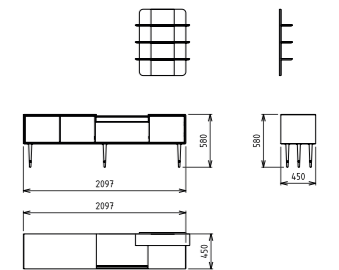

BEDROOM

DININGROOM

SOFA SET

BEDROOM

DININGROOM

TV UNIT