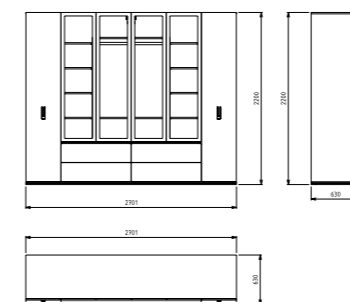

BEDROOM

WARDROBE