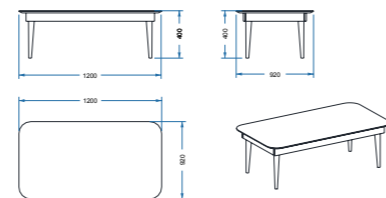

TABLE

CHAIR

TV UNIT

SOFA SET

3 SEATER

3 SEATER

BERGERE

C. TABLE