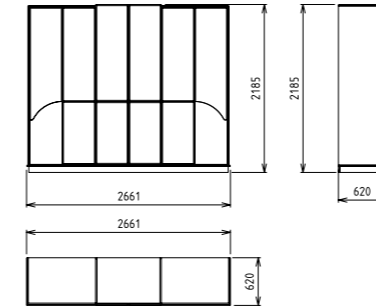

BEDROOM

WARDROBE