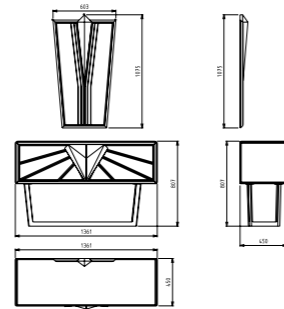

DRESSER

COMODIN

DININGROOM

CONSOLE

TABIE

CHAIR

TV UNIT

C. TABLE