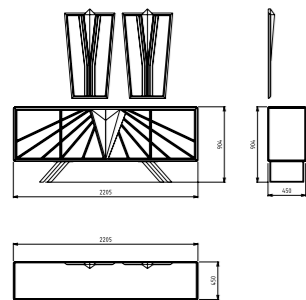

DRESSER

COMODIN

DININGROOM

CONSOLE

TABIE

CHAIR

TV UNIT

C. TABLE