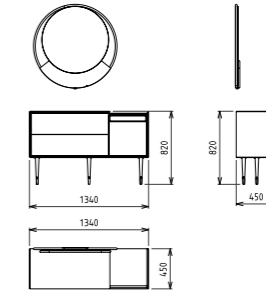

BEDROOM

DININGROOM

SOFA SET

BEDROOM

DRESSER

DININGROOM