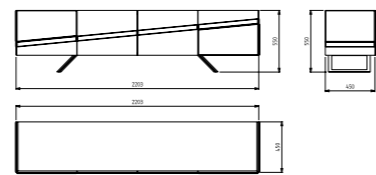

ÇAIR

TV UNIT

SOFA SET

3 SEATER

3 SEATER

BERGERE

C. TABIE

BEDROOM