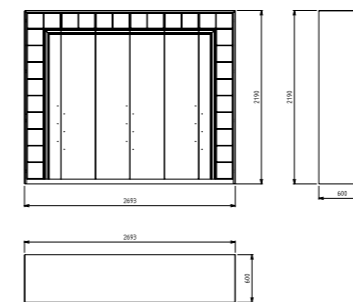

3 SEATER

3 SEATER

BERGERE

C. TABLE

BEDROOM

WARDROBE

BED

DRESSER