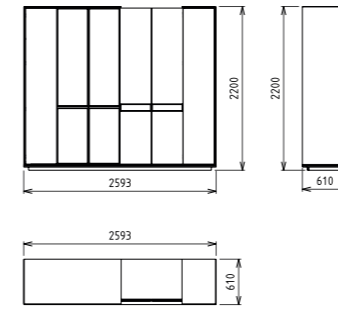

BEDROOM

WARDROBE