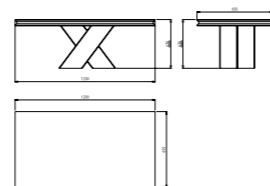

ÇAIR

TV UNIT

SOFA SET

3 SEATER

3 SEATER

BERGERE

C. TABIE

BEDROOM