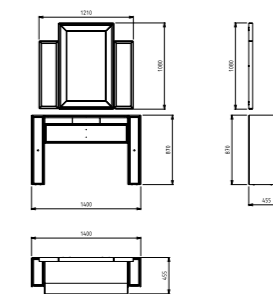

3 SEATER

3 SEATER

BERGERE

C. TABLE

BEDROOM

WARDROBE

BED

DRESSER