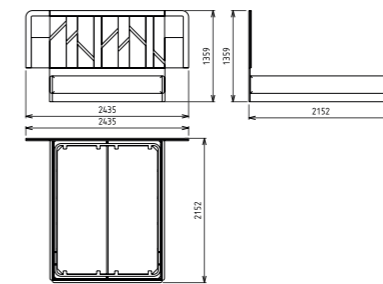

BEDROOM

DININGROOM

SOFA SET

BEDROOM

BED

DININGROOM