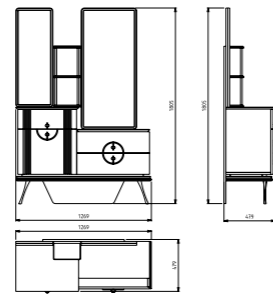

BEDROOM

DRESSER

DININGROOM

SOFA SET

BEDROOM

DININGROOM