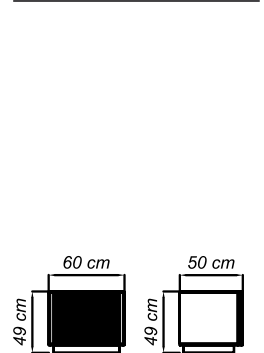

Komodun / Nightstand