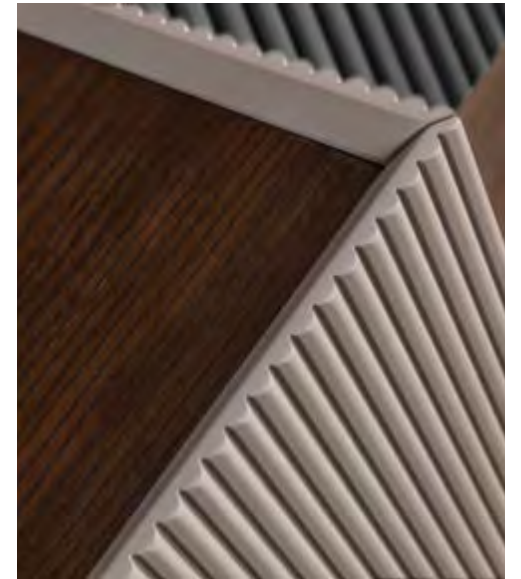

Masa / Table

THE MOST IDEAL DESIGNS BRIFING AESTHETIC AND DURABILITY AND BECOMING INTEGRATED WITH YOUR UNIQUE PERSONALITY WITH THE EFFECT OF IRONIC FORMS WITH REGULAR LINES.

Düzenli çizgiler ile ironik formların etkisi, estetik ve dayanıklılığın getirdiği eşsiz kişiliğinizle bütünleşen en ideal tasarımlar...