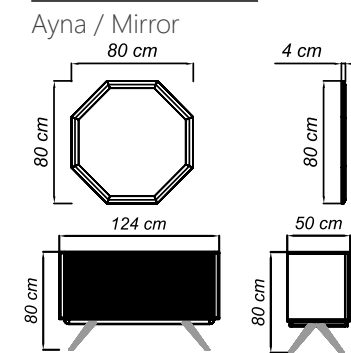

Şifonyer / Dresser