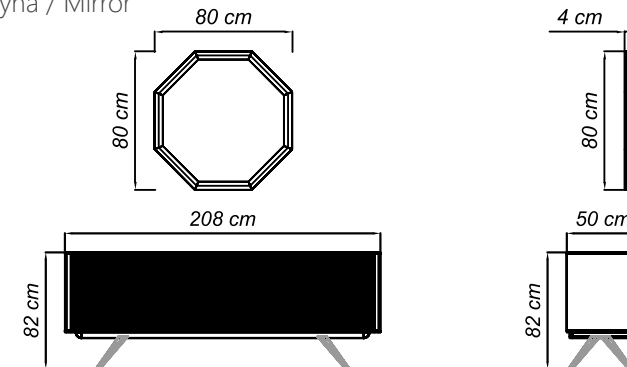

Konsol / Sideboard

Ayna / Mirror