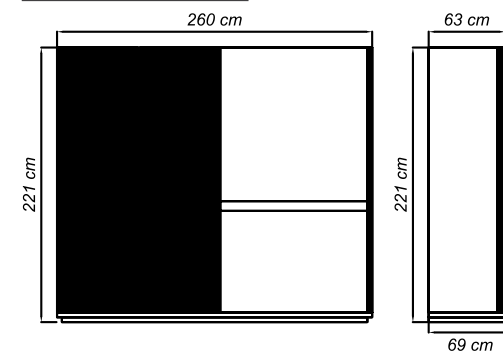

Dolap / Wardrobe